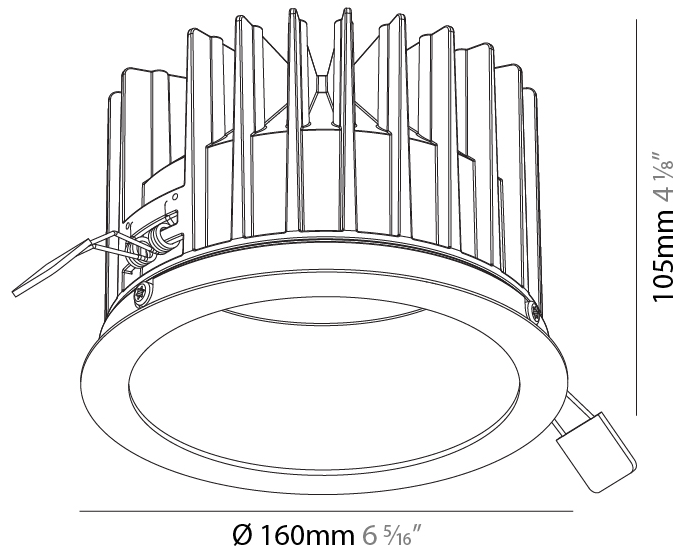

GENERAL

Series: Oiko
Subseries: Oiko Wide
Brand: Prolight
Division: Architectural
Mounting Type: Recessed
Mounting Location: Ceiling
Subcategory: Downlight

PHYSICAL

Shape: Round
Diameter (mm): 160
Diameter (in): 6 5/16
Height (mm): 105
Height (in): 4 1/8
Ceiling Thickness (mm): 10 / 12.5 / 15
Ceiling Thickness (in): 3/8 or 1/2 or 9/16
Min. Recessing Depth (mm): 120
Min. Recessing Depth (in): 4 3/4
Light Distribution: Downlight
Weight (kg): 0.936
Weight (lbs): 2.06
Fixture Finish: SSR / BKV / CWI / CRY / HAB / UFT / ITA / RUA / FTG / MYG / LOD / PUS / FRO / FUP / KIA / POP / BLS / SPG / MEY / GOH / GUM / CHC / COM / ABZ / JAG / OBR / MOS / ROR
Fixture Material: Aluminum Die Cast
Cut-out Measurements: D. - 155mm / 6 1/8"

ELECTRICAL

Lamp Type: LED (Zhaga Standard)
Input Wattage (W): 37.4
Total Output Wattage (W): 34
Dimming: Tri-Mode (Non-Dimming and Phase Dimming (120Vac only) and 0-10V Dimming)
Driver Included: No
Driver Location: Recessed Housing
Driver Type: Constant Current - Universal
Housing: See components
Input Voltage (V): 120 - 277
Constant Current (MA): 900

LED

Number of LEDs: 1
Color Temperature (°K): 3000 / 3500 / 4000
Max. Delivered Lumen (lm): 3490 / 2597 / 2650
Nominal Lumen (lm): 4309 / 3205 / 3270
CRI: >90 CRI
Lamp Life (hrs): 50000

OPTICAL

RATINGS AND CERTIFICATIONS

Certified By: Certified for North American Standards
IP rating: IP20

PROJECT
TYPE
SPECIFIER
QUANTITY
DATE